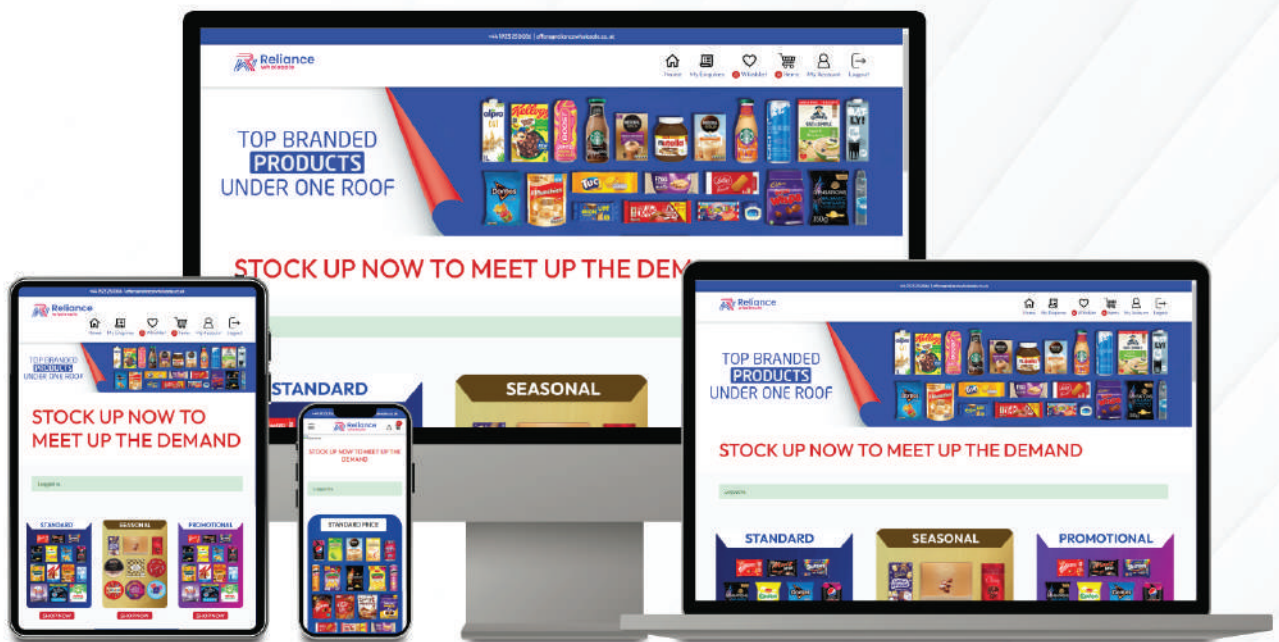

Online Order with us

Register Now
www.reliancewholesale.co.uk

LOGIN & SHOP